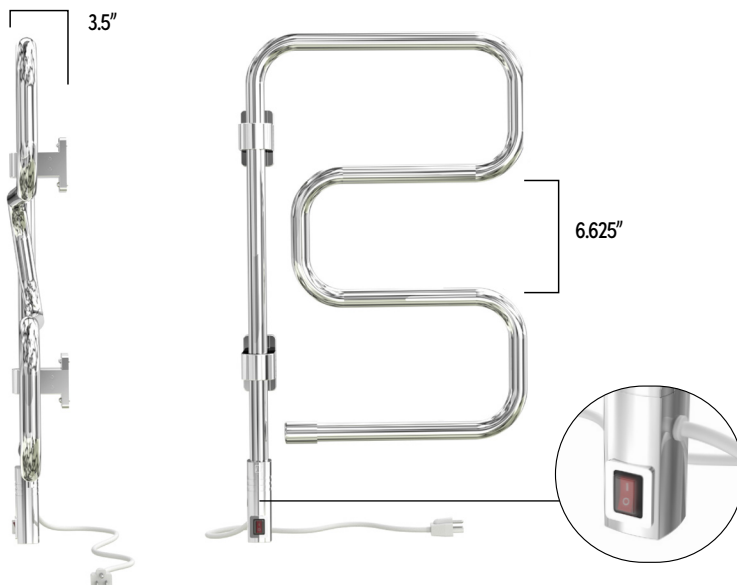

WarmlyYours 

Be Connected.
Be Warm. Be Radiant.

Elements Towel Warmer - Plug-in Connection 120 VAC

Looking for the comfort of heated towels, but limited on wall space? The WarmlyYours Elements Towel Warmer is what you are looking for. The Elements has a smaller profile and takes up less wall space.

The Elements towel warmer features four rounded bars that pivot on wall mounts, allowing for convenient access when you need it and compact storage when you don't. The polished finish on this chrome towel warmer makes the unit easy to clean.

Available in:

Polished
Chrome

Dimensions
16.3" W x 28.5" H x 3.5" D

Product Information

Model	Finish	MSRP
TW-E4PCP	Polished Chrome	\$199

Specifications

Voltage:	120 volts
Watts:	60 watts
Number of Bars:	4
Cord Length:	60"
Construction Material:	Chrome-plated steel
Warranty:	2 years

Features

- ✓ **Serpentine Bar Pattern:** The unique design of the Elements provides 4 heated towel bars arranged in a sleek and attractive pattern
- ✓ **Plug-in:** The wall-mounted Elements comes with a plug-in connection for 120 VAC
- ✓ **Compact Design:** This towel warmer's small footprint is great for areas with less available wall-space
- ✓ **Swiveling Body:** The main, heated body of the Elements can swivel for even greater flexibility