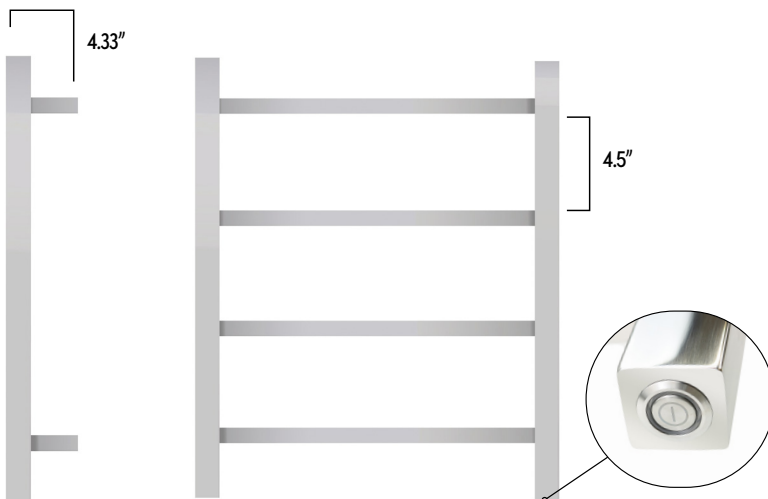

The 4 evenly spaced bars have a heat output of 119 BTUs per hour, which means this unit will not only warm your towels and bathrobes but it can also dry them between uses.

This wall-mounted model, with its plug-in connection, is very DIY-friendly and its 304-stainless steel construction means that the Palma is durable and easy to maintain. The square bars, linear design, and highly polished finish means this unit will be a functional and attractive addition to any room.

This model comes with built-in TempSmart™ overheat protection to prevent the unit's surface temperature from exceeding 149°F (65°C).

Available in:

Polished
Stainless Steel

Dimensions

17.71" W x 19.68" H x 4.33" D

Product Information

Model	Finish	MSRP
TWS2-PLM04PP	Polished Stainless Steel	\$299

Specifications

Voltage:	120 volts
Watts:	35 watts
Number of Bars:	4
Cord Length:	71"
Construction Material:	304-stainless steel
Warranty:	5 years

Features

- ✓ **Compact 4-Bar Design:** The Palma towel warmer uses 4 polished chrome stainless steel bars to evenly distribute heat, and is best suited to warming one towel at a time
- ✓ **Plug-In:** This wall-mounted, plug-in model features a 5.9-foot long cord and plugs into any standard 120-volt outlet
- ✓ **TempSmart Overheat Protection:** This model comes with built-in TempSmart overheat protection to prevent the unit's surface temperature from exceeding 149°F (65°C)
- ✓ **5-Year Warranty:** The Palma is covered by our manufacturer's warranty for peace of mind