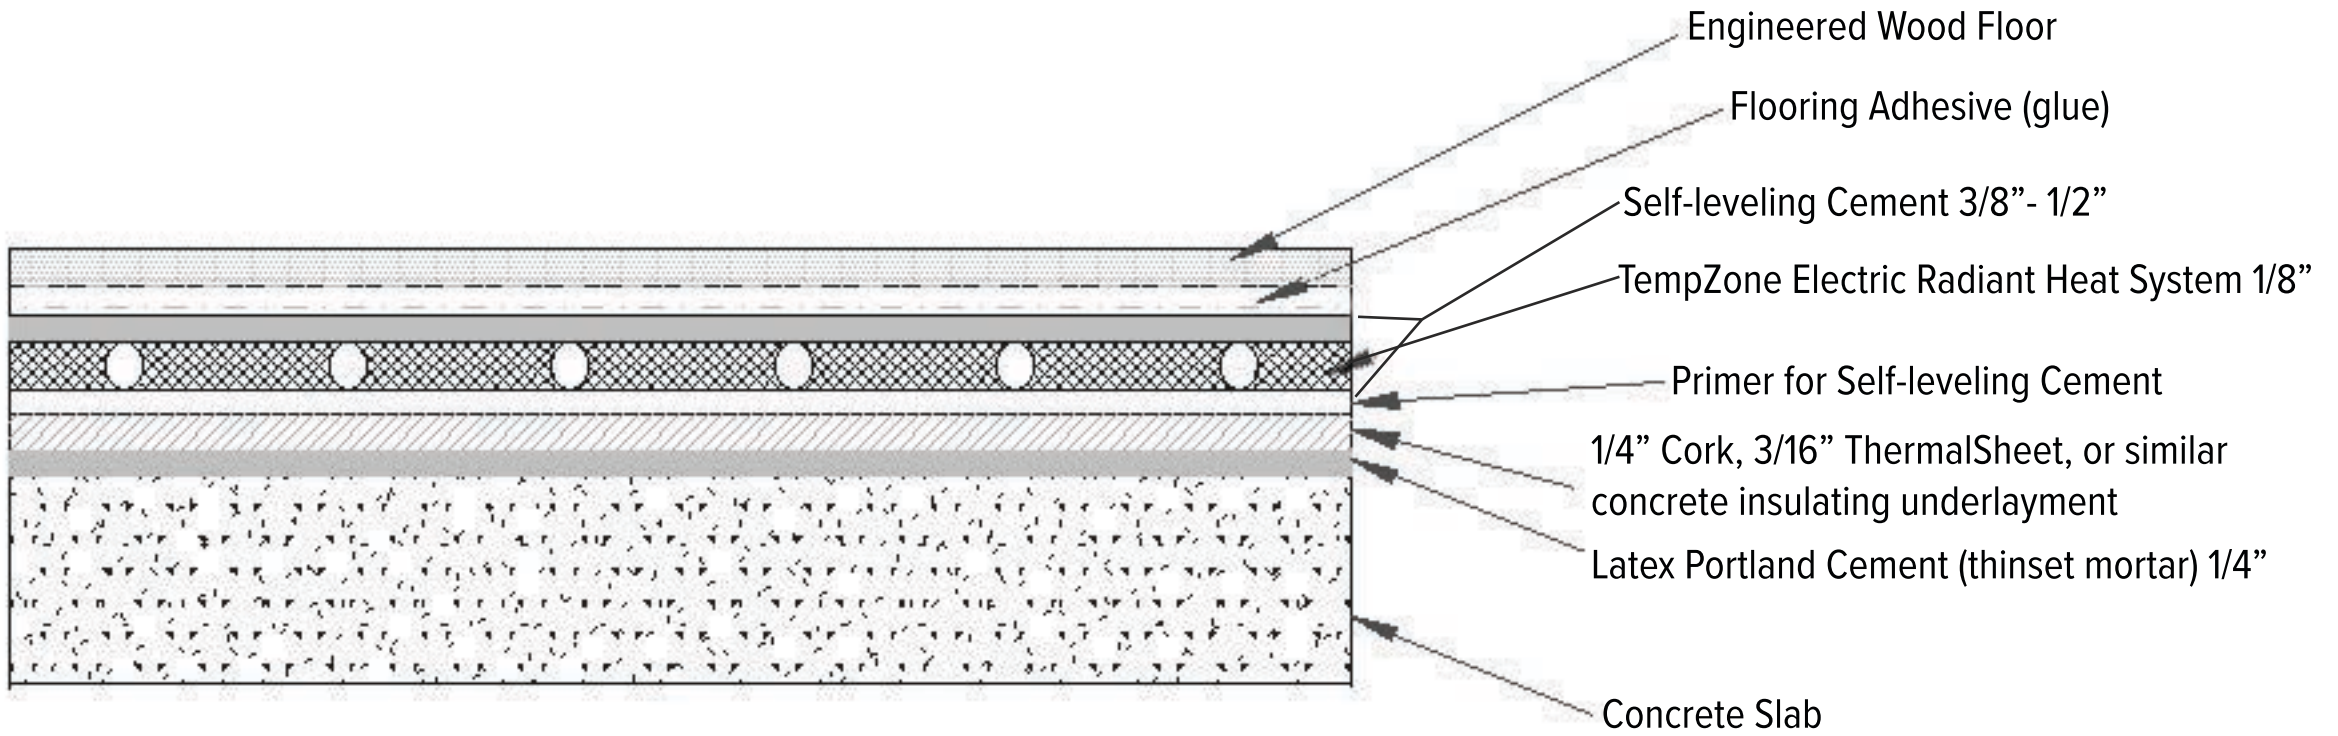

WarmlyYours

Be Connected.

Be Warm. Be Radiant.

SCALE: N.T.S.

Application : Glued Engineered Wood over Insulated Concrete.

Company : WarmlyYours PH: 1-800-875-5285 FAX: 1-800-408-1100

Product : Tempzone